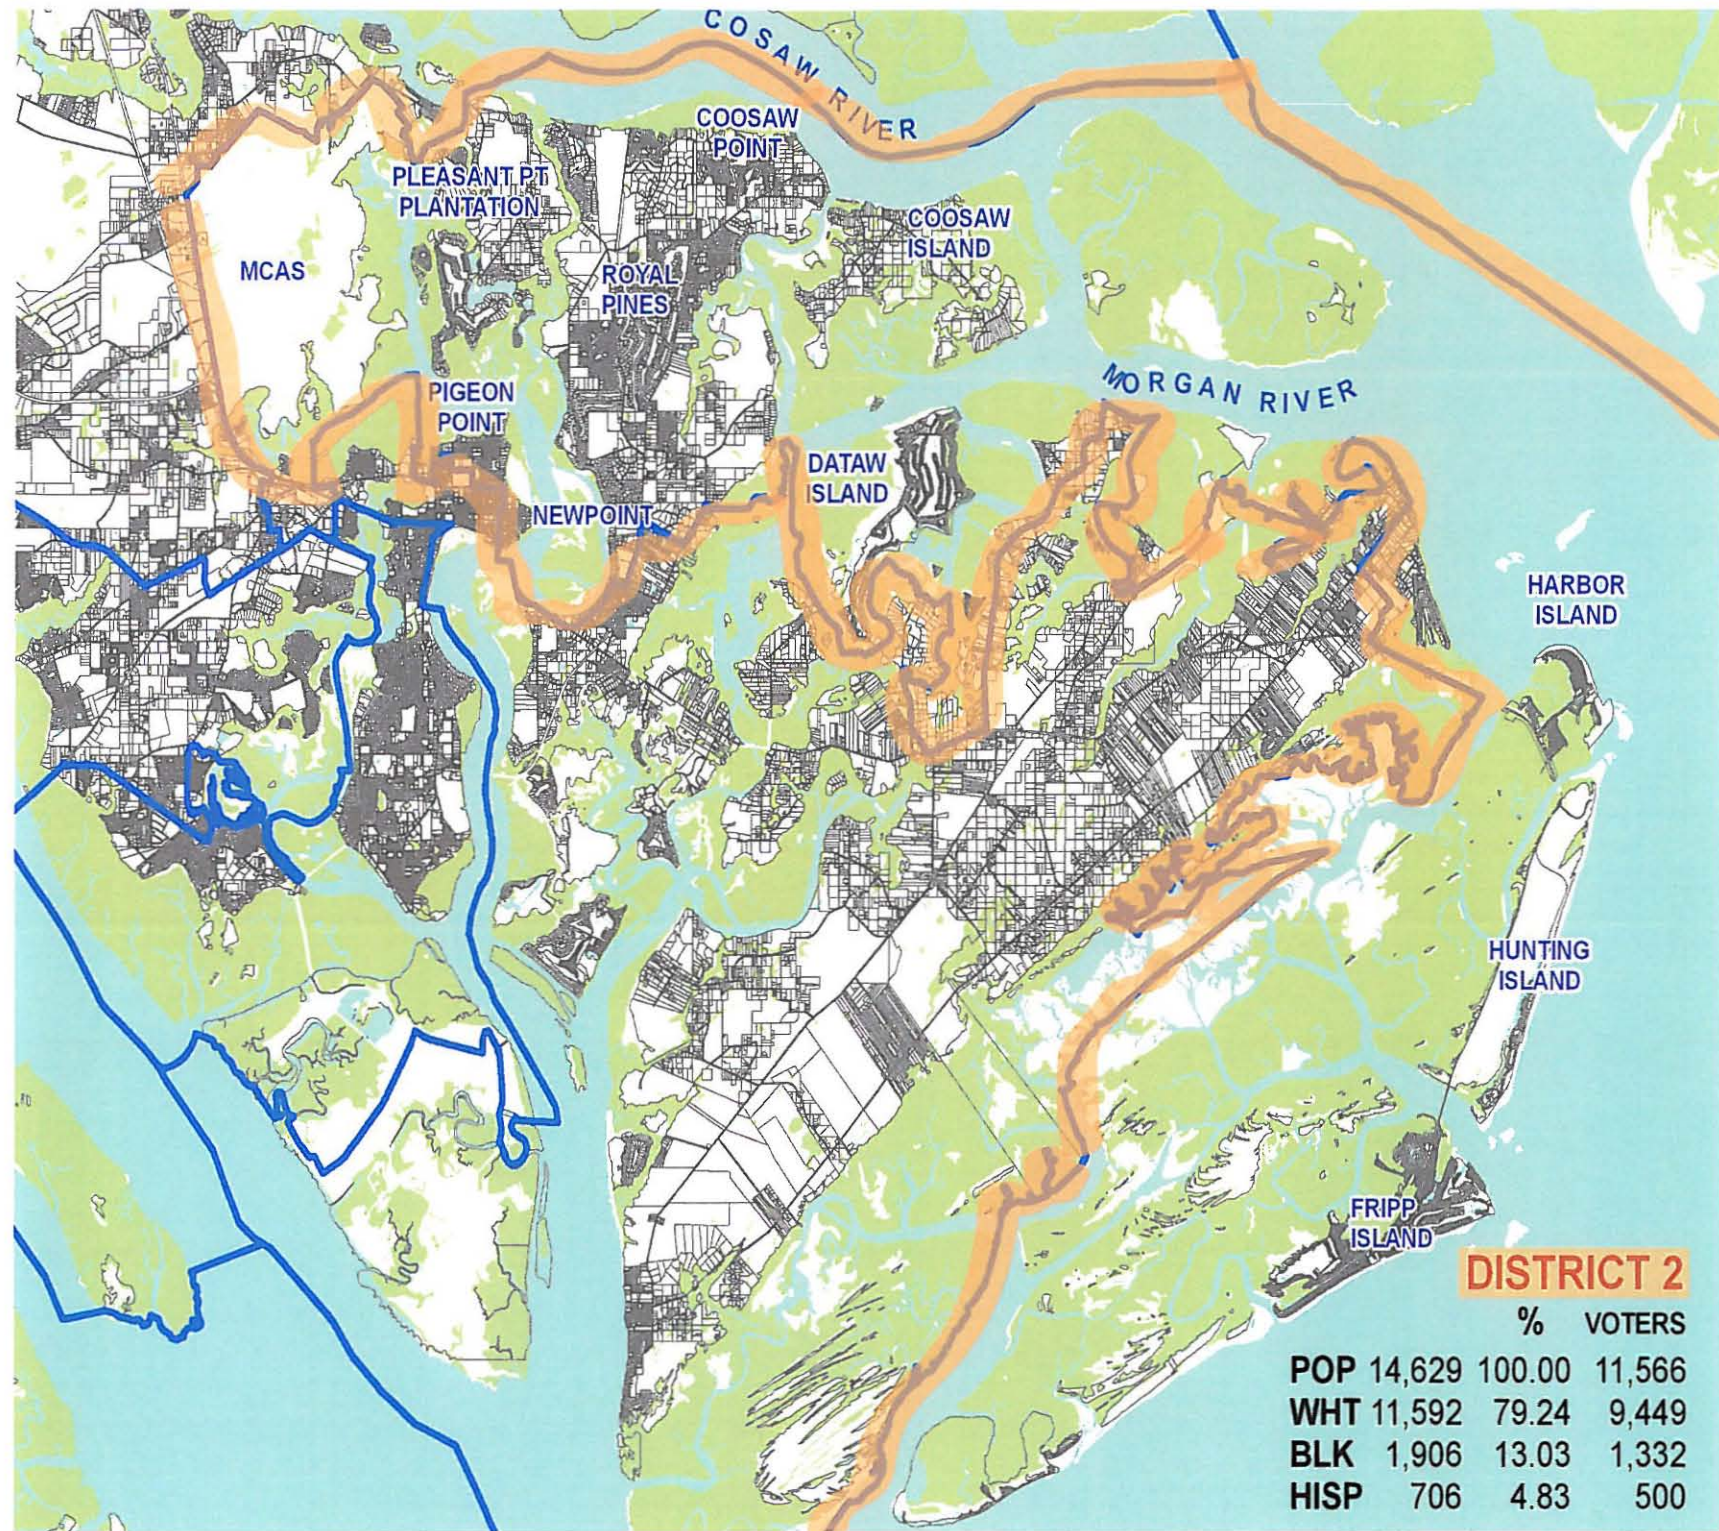

BEAUFORT COUNTY
 County Council
 District 2

DISTRICT 2

	POP	%	VOTERS
POP	14,629	100.00	11,566
WHT	11,592	79.24	9,449
BLK	1,906	13.03	1,332
HISP	706	4.83	500

DISTRICT 2